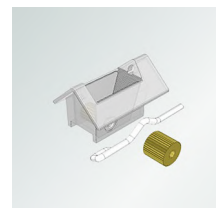

TAPE ROLL

For D rod. Use with support 1234220.

1236110-000000

CORD LOCK

Universal fit. With 2 metal plates. Brass roller.

1236221-000000

CORD LOCK

Left side fit. With 1.8mm plated pin. Right side - 1236222-000000