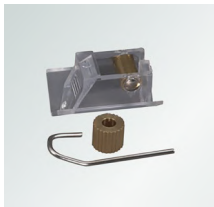

TAPE ROLL

Use with support 1336000.

1236110-000000

CORD LOCK

Universal fit. With 2 metal plates. Brass roller.

1236221-000000

CORD LOCK

Left side fit. With 1.8mm plated pin. Right side - 1236222-000000