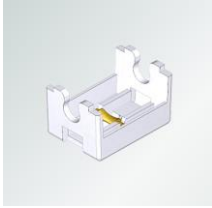

1636110-000000

TAPE ROLL SUPPORT

Brass roller.