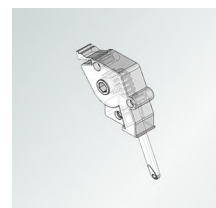

1534110-056001

TILTER

Wand control. For 5.6mm hex rod. Hook with clear sleeve.

1534220-000001

TILTER

Wand control. For 5.6mm hex rod. Hook with clear sleeve.

1534330-000000

TILTER