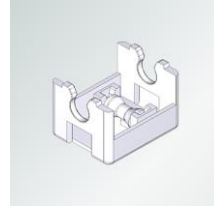

**1630000-000000**

**END CAP**

Inside fit. Plastic. Natural color.

**1636110-000000**

**TAPE ROLL SUPPORT**

Brass roller.

**1636220-000000**

**TAPE ROLL SUPPORT**