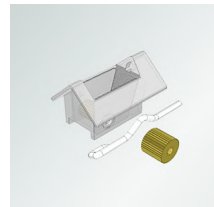

TAPE ROLL

Use with support 1336000.

1236110-000000

CORD LOCK

Universal fit. With 2 metal plates. Brass roller.

1236221-000000

CORD LOCK

Left side fit. With 1.8mm plated pin. Right side - 1236222-000000