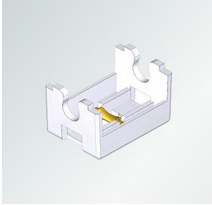

1636110-000000

TAPE ROLL SUPPORT

Brass roller.