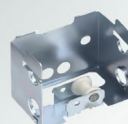

1036551-000007

TAPE ROLL SUPPORT

Single roller. Left side. Steel. Zinc. Right side - 1036552-000007