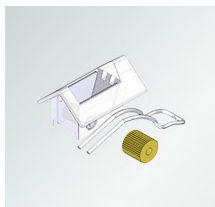

TAPE ROLL

For D rod. Use with support 1234220.

1236110-000000

CORD LOCK

Universal fit. With 2 metal plates. Brass roller.

1236221-000000

CORD LOCK

Left side fit. With 1.8mm plated pin. Right side - 1236222-000000

1236330-000000

CORD LOCK

Universal fit to left or right side. With 2.0mm plated pin.

1236440-000000

CORD LOCK

Universal fit to left or right side. With 1.5mm double plated pin.

1236550-000000

CORD LOCK