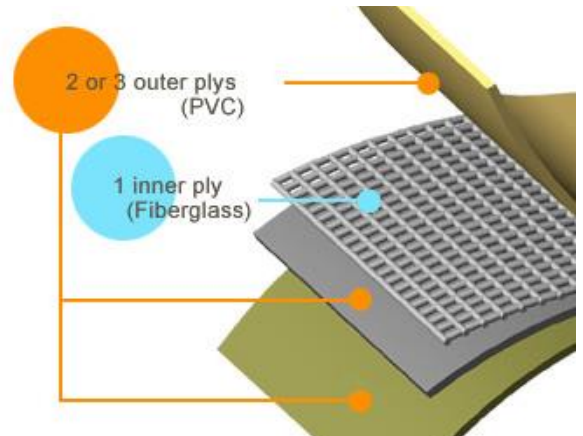

Product PVC / Fibreglass room darkening fabric
Construction 3 outer ply PVC, 1 inner ply fibreglass
 fire retardant, anti-mildew
Fabric Approx. 430g / sq.mtr
Width 183, 200, 254 & 297cm for plain color;
 183, 200cm for embossed pattern
Roll length 30m
FR NFPA 701